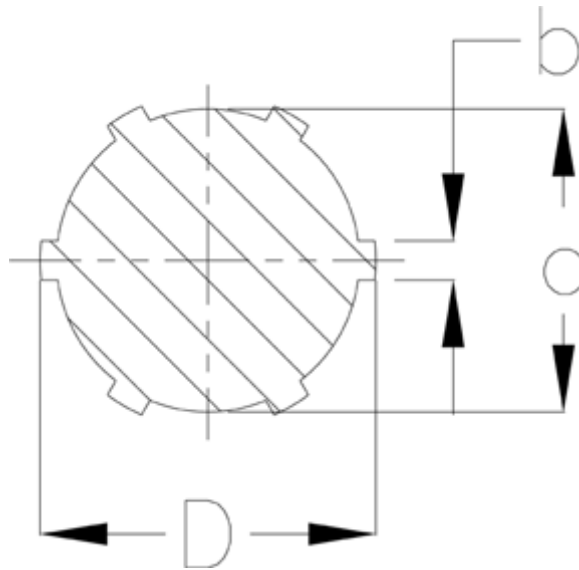

Data Sheet

Article number: 0752430500

Description: Spline shaft 1000524003
B6 x 18 x 22 length 500

Measures

b	= 5
d	= 18
D	= 22
Description	= B 6x18x22
Length	= 500